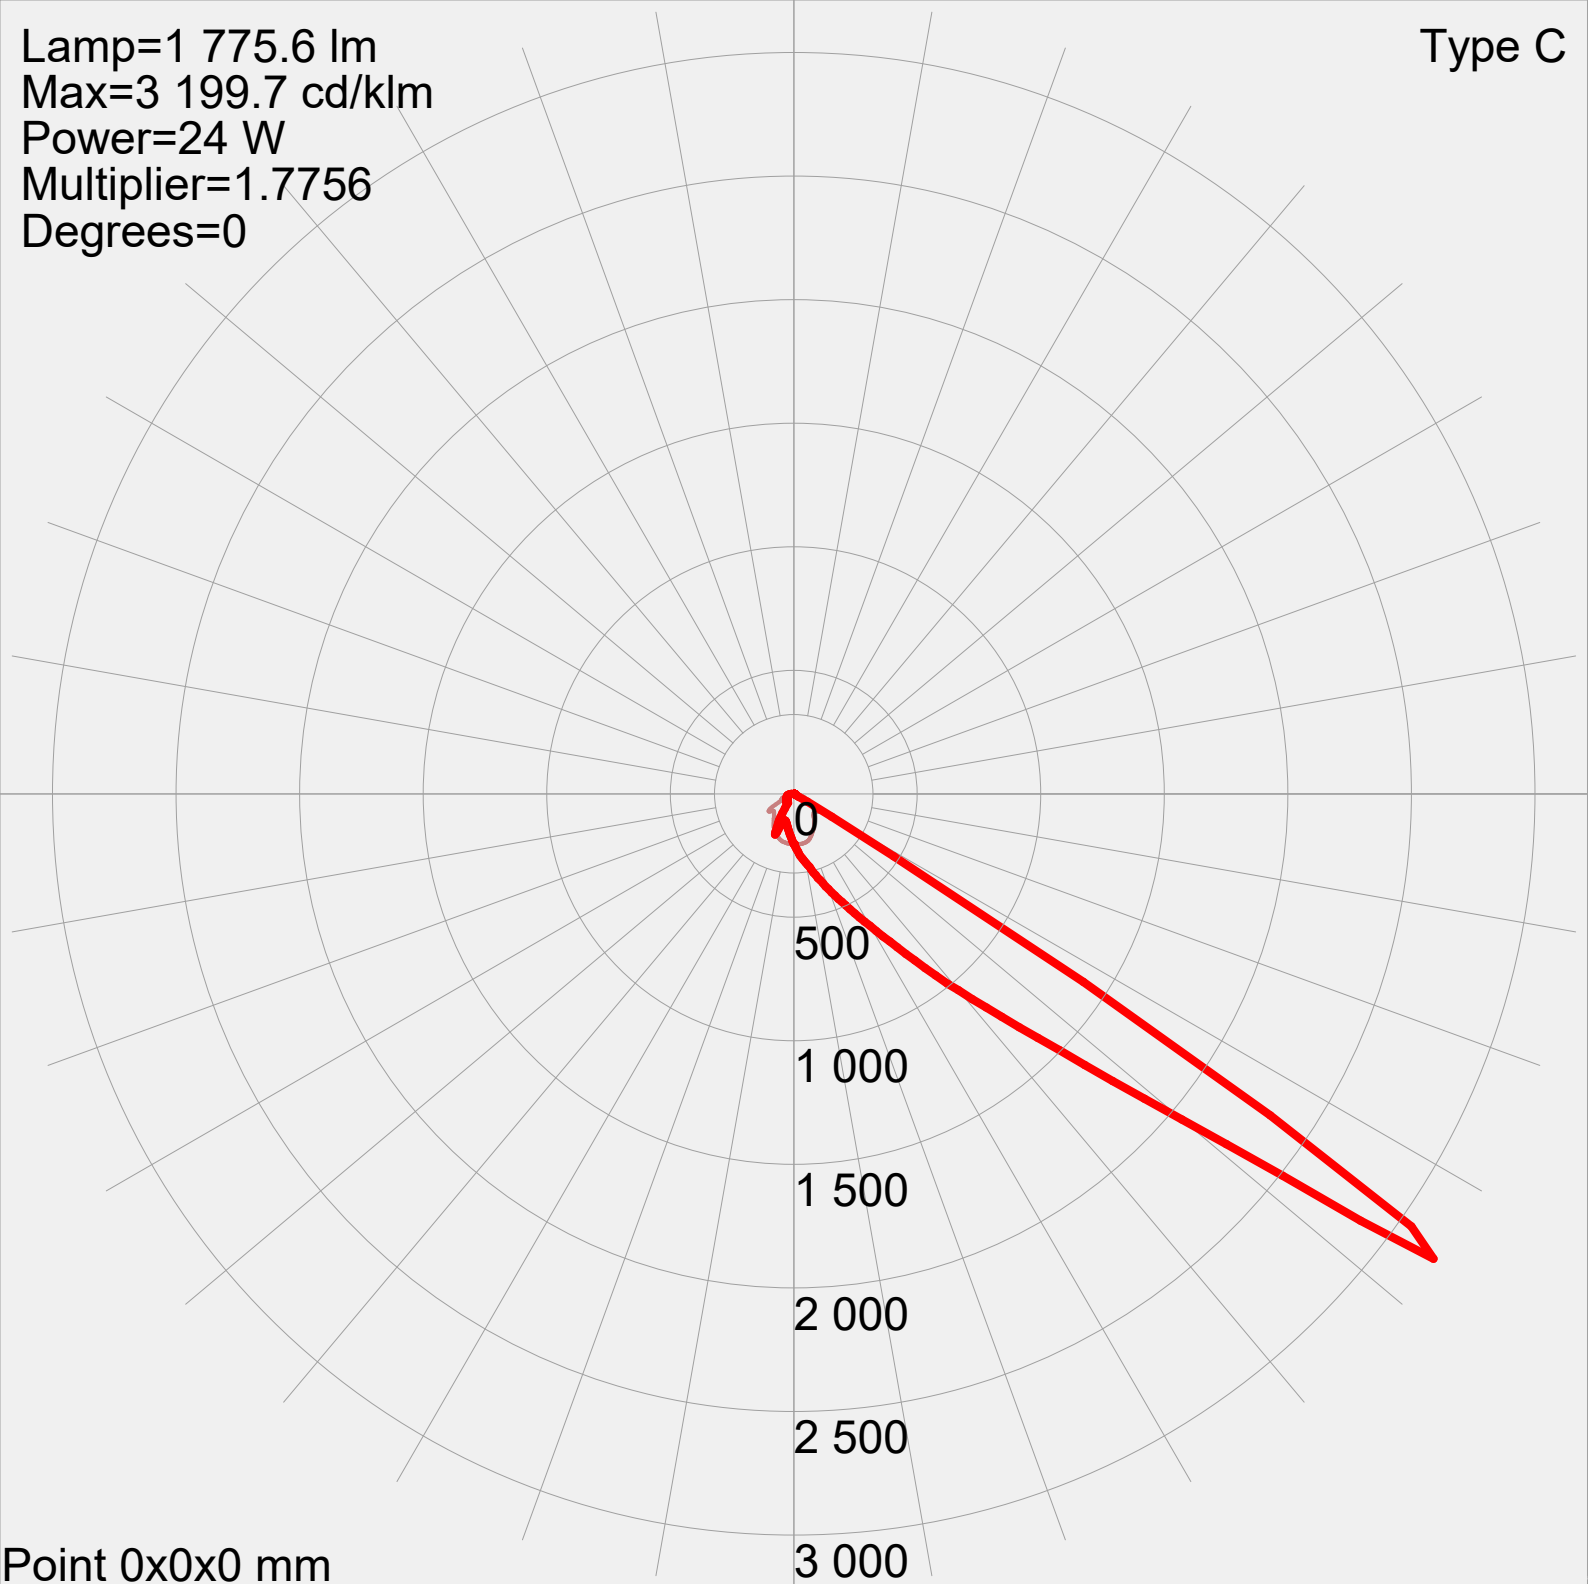

Type C

Lamp=1 775.6 lm
Max=3 199.7 cd/klm
Power=24 W
Multiplier=1.7756
Degrees=0

Point 0x0x0 mm
Manufacturer: zhengwei
Lamp: SKB240