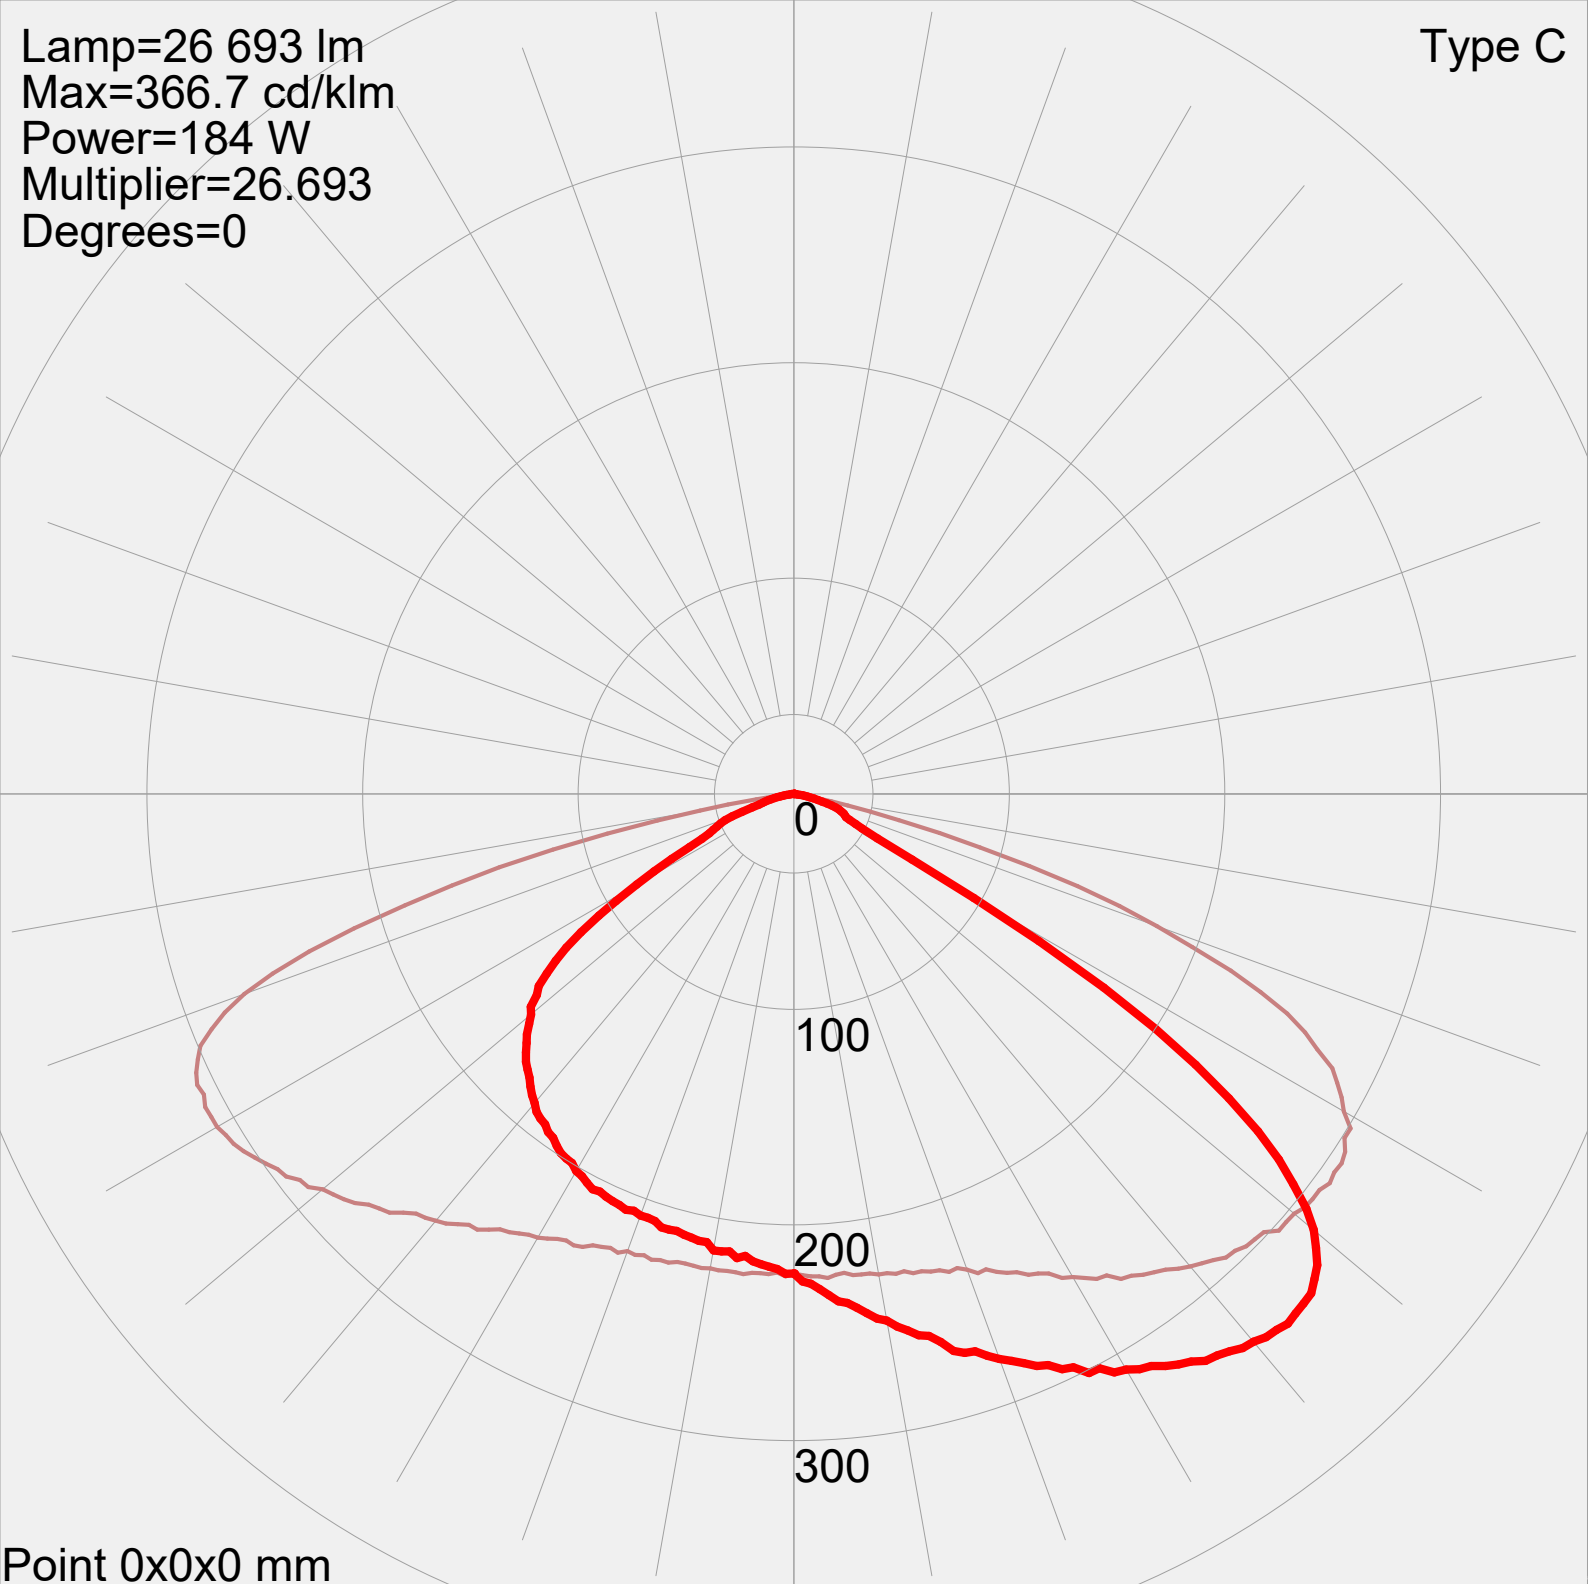

Type C

Lamp=26 693 lm
Max=366.7 cd/klm
Power=184 W
Multiplier=26.693
Degrees=0

Point 0x0x0 mm
Manufacturer: zhengwei
Lamp: SKB240